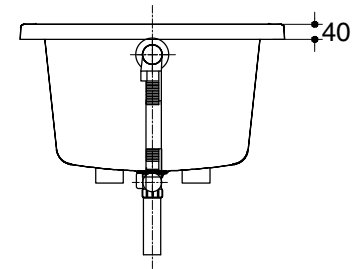

Dimensions are approximate.

Unit: mm

SKU	K-75818X-WK
Name	MAPLE
Description	PLAIN BATH

KARAT