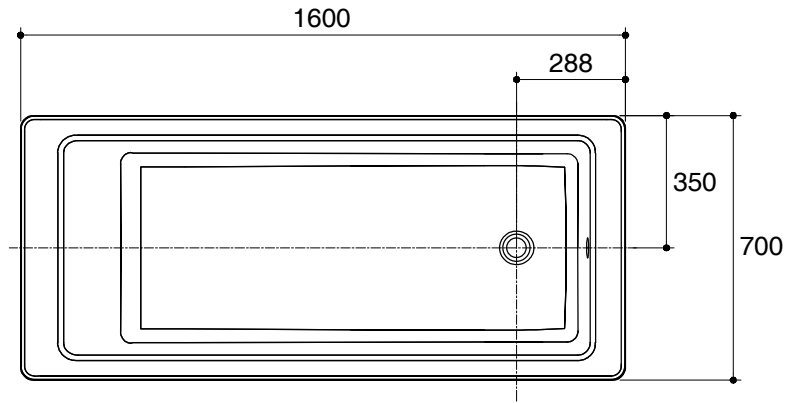

Dimensions are approximate.

Unit: mm

SKU	K-75818X-WK
Name	MAPLE
Description	PLAIN BATH

KARAT