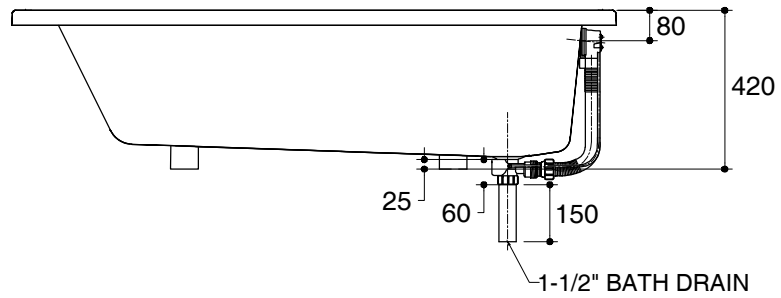

Dimensions are approximate.

Unit: mm

SKU	K-75818X-WK
Name	MAPLE
Description	PLAIN BATH

KARAT